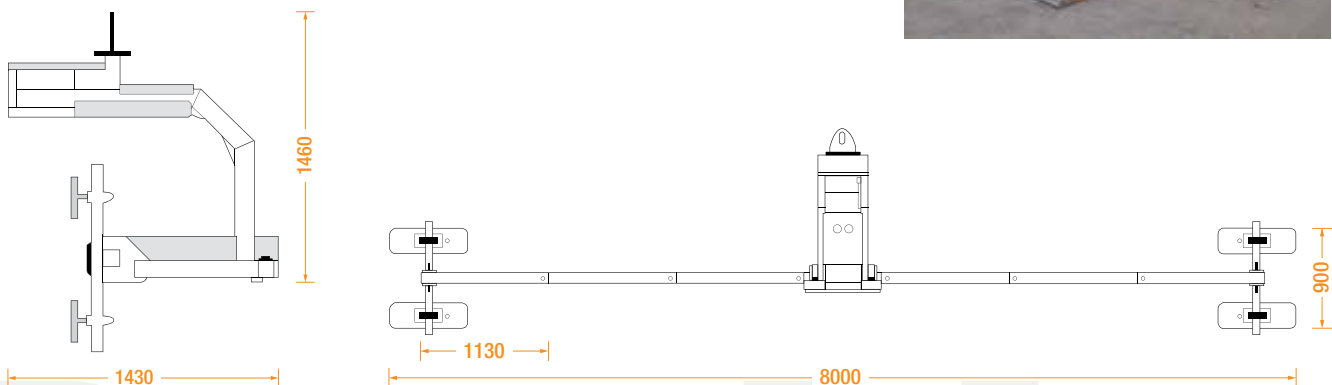

Dimensions (all measurements are in mm)

HIRE OR PURCHASE TODAY - CALL OUR SPECIALIST TEAM ON:

North: +44 (0)161 683 2580 - South: +44 (0)1844 202 071 - Scotland: +44 (0)1698 824444

www.ggrcladding.com