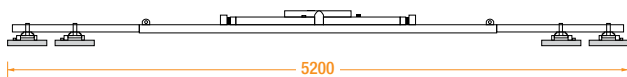

Dimensions (all measurements are in mm)

MULTI-CLAD WITH DT5