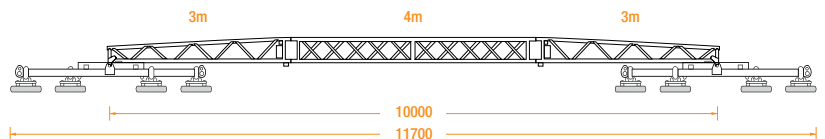

HIRE OR PURCHASE TODAY - CALL OUR SPECIALIST TEAM ON:

North: +44 (0)161 683 2580 - South: +44 (0)1844 202 071 - Scotland: +44 (0)1698 824444