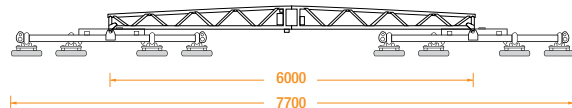

MULTI-CLAD WITH DT6

MULTI-CLAD MAXI