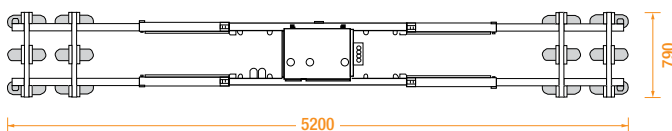

Technical Specification Sheet

Multi-Clad Maxi

with DT5, DT6 & Maxi

The modular design of the OKTOPUS® Multi-Clad makes it possible to use the single device, together with the optional 5 metre long (DT5) cross beam for installing roof panels of up to 14 metres.

Two single devices can also be attached using a 6 metre long cross beam (DT6) for installing longer roof panels of up to 17 metres or a fully extended 10 metre long cross beam (Maxi), enabling even longer roof panels of up to 22 metres to be installed safely.

Technical Specifications

Typical application	Installation of sandwich panels in industrial, commercial and cold store construction		
The building panels to be processed	- must be non-porous on the lifting surface - have a clean surface - may not be covered by a protective film		
Maximum panel lengths	DT5	DT6	Maxi
Horizontal:	N/A	N/A	N/A
Vertical:	N/A	N/A	N/A
Roof:	up to 14 metres	up to 17 metres	up to 22 metres
Ceiling:	N/A	N/A	N/A
Safe working load	Up to 400kg depending on type and number of pads	600kg	600kg
Rotation	None	None	None
Tilt	None	None	None
Weight of device	Approx. 230kg	Approx. 320kg	Approx. 320kg
Control options	Local, optional cable or remote	Cable - optional remote	
Roof cross beam DT6 & DT10	Length 6m: 2 components (2 x 3m) Length 10m: 3 components (2 x 3m & 1 x 4m)		
Power supply	24V Rechargeable Battery		
Battery recharge time	4-6 Hours		
Battery life	10 Hours		
Vacuum production	2 diaphragm type vacuum pumps		
Vacuum pads	Round Cups (ø 250mm) Oval Pads (100 x 320mm)		
Optional accessories	- Chain suspension gear DT5, DT6 & Maxi - Secondary safety belts		

Dimensions (all measurements are in mm)

MULTI-CLAD WITH DT5

MULTI-CLAD WITH DT6

MULTI-CLAD MAXI

HIRE OR PURCHASE TODAY - CALL OUR SPECIALIST TEAM ON:

North: +44 (0)161 683 2580 - South: +44 (0)1844 202 071 - Scotland: +44 (0)1698 824444